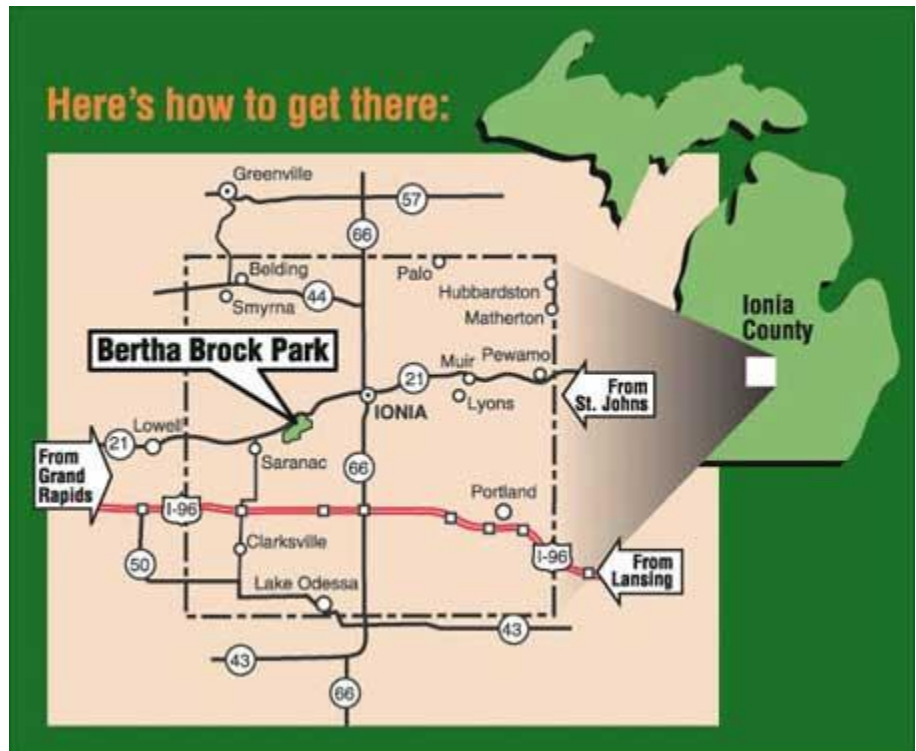

Recreation Guide

Food & Coffee

Olivera's (Ionia & Portland)
Lamplight Grill
The Alibi
Sozo Coffee
Third Wave Coffee
Bridge Street Café
Silk City Saloon
Portland Party Store
Wagon Wheel

Parks & Rec

Bertha Brock Park
Green View Point Park
Fred Meijer Flat River Trail
Ionia State Park
Portland River Walk

Events

Ionia Free Fair
Ionia Harvest Marketplace –
Saturdays in summer
Wizard of Oz Festival
Belding Labor Day Celebration
Portland Holiday Fest
Sounds of Summer Concert Series
(Portland)

Ionia is Located centrally between Lansing and Grand Rapids:

Miles from Grand Rapids: 34 miles

Miles from Lansing: 41 miles

The Right Door for Hope, Recovery and Wellness

375 Apple Tree Dr | Ionia, MI 48846 | 616.527.1790 | rightdoor.org